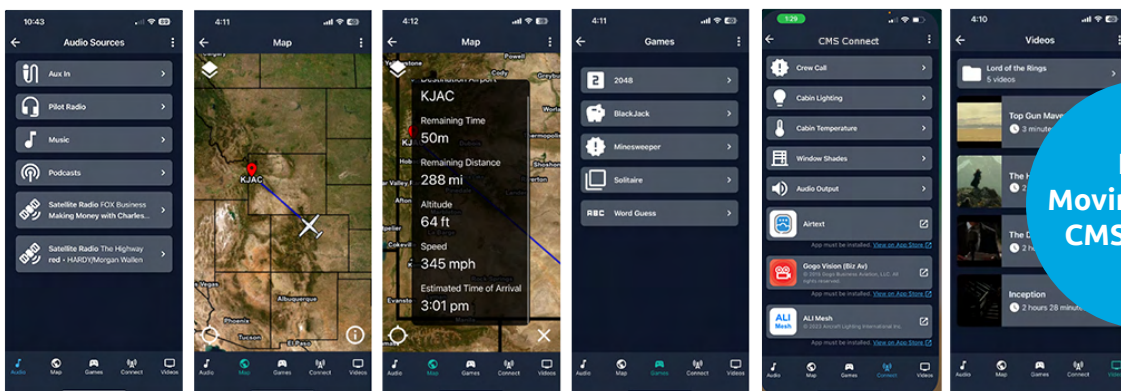

OASIS IFE

The easy way to add complete inflight entertainment to any aircraft.

Relax & enjoy

Oasis is an all-in-one, inflight entertainment solution that enhances your passenger experience, turning your cabin into an Oasis of movies, music, podcasts, shows, games and more -- without any complicated installations or expensive internet subscriptions. Just connect the server system, open the app, and enjoy. Oasis also seamlessly works with Airtex connectivity for a complete IFEC solution!

Small system. Full featured entertainment

-  Audio/video server for phones & tablets
-  Dual channel satellite radio
-  Interactive, HD moving map
-  Watch on HD bulkhead displays
-  Games
-  Cabin Management System control

**IFE /
Moving Maps /
CMS control**

Audio/video server

The Oasis system jacks into cabin multimedia equipment to provide a locally stored, audio/video media server that requires no data usage in flight.

Oasis moving map

Oasis gives passengers an interactive map experience featuring live information such as: time and distance to destination, altitude, position, speed, wind conditions, outside air temperature, local arrival time, and more.